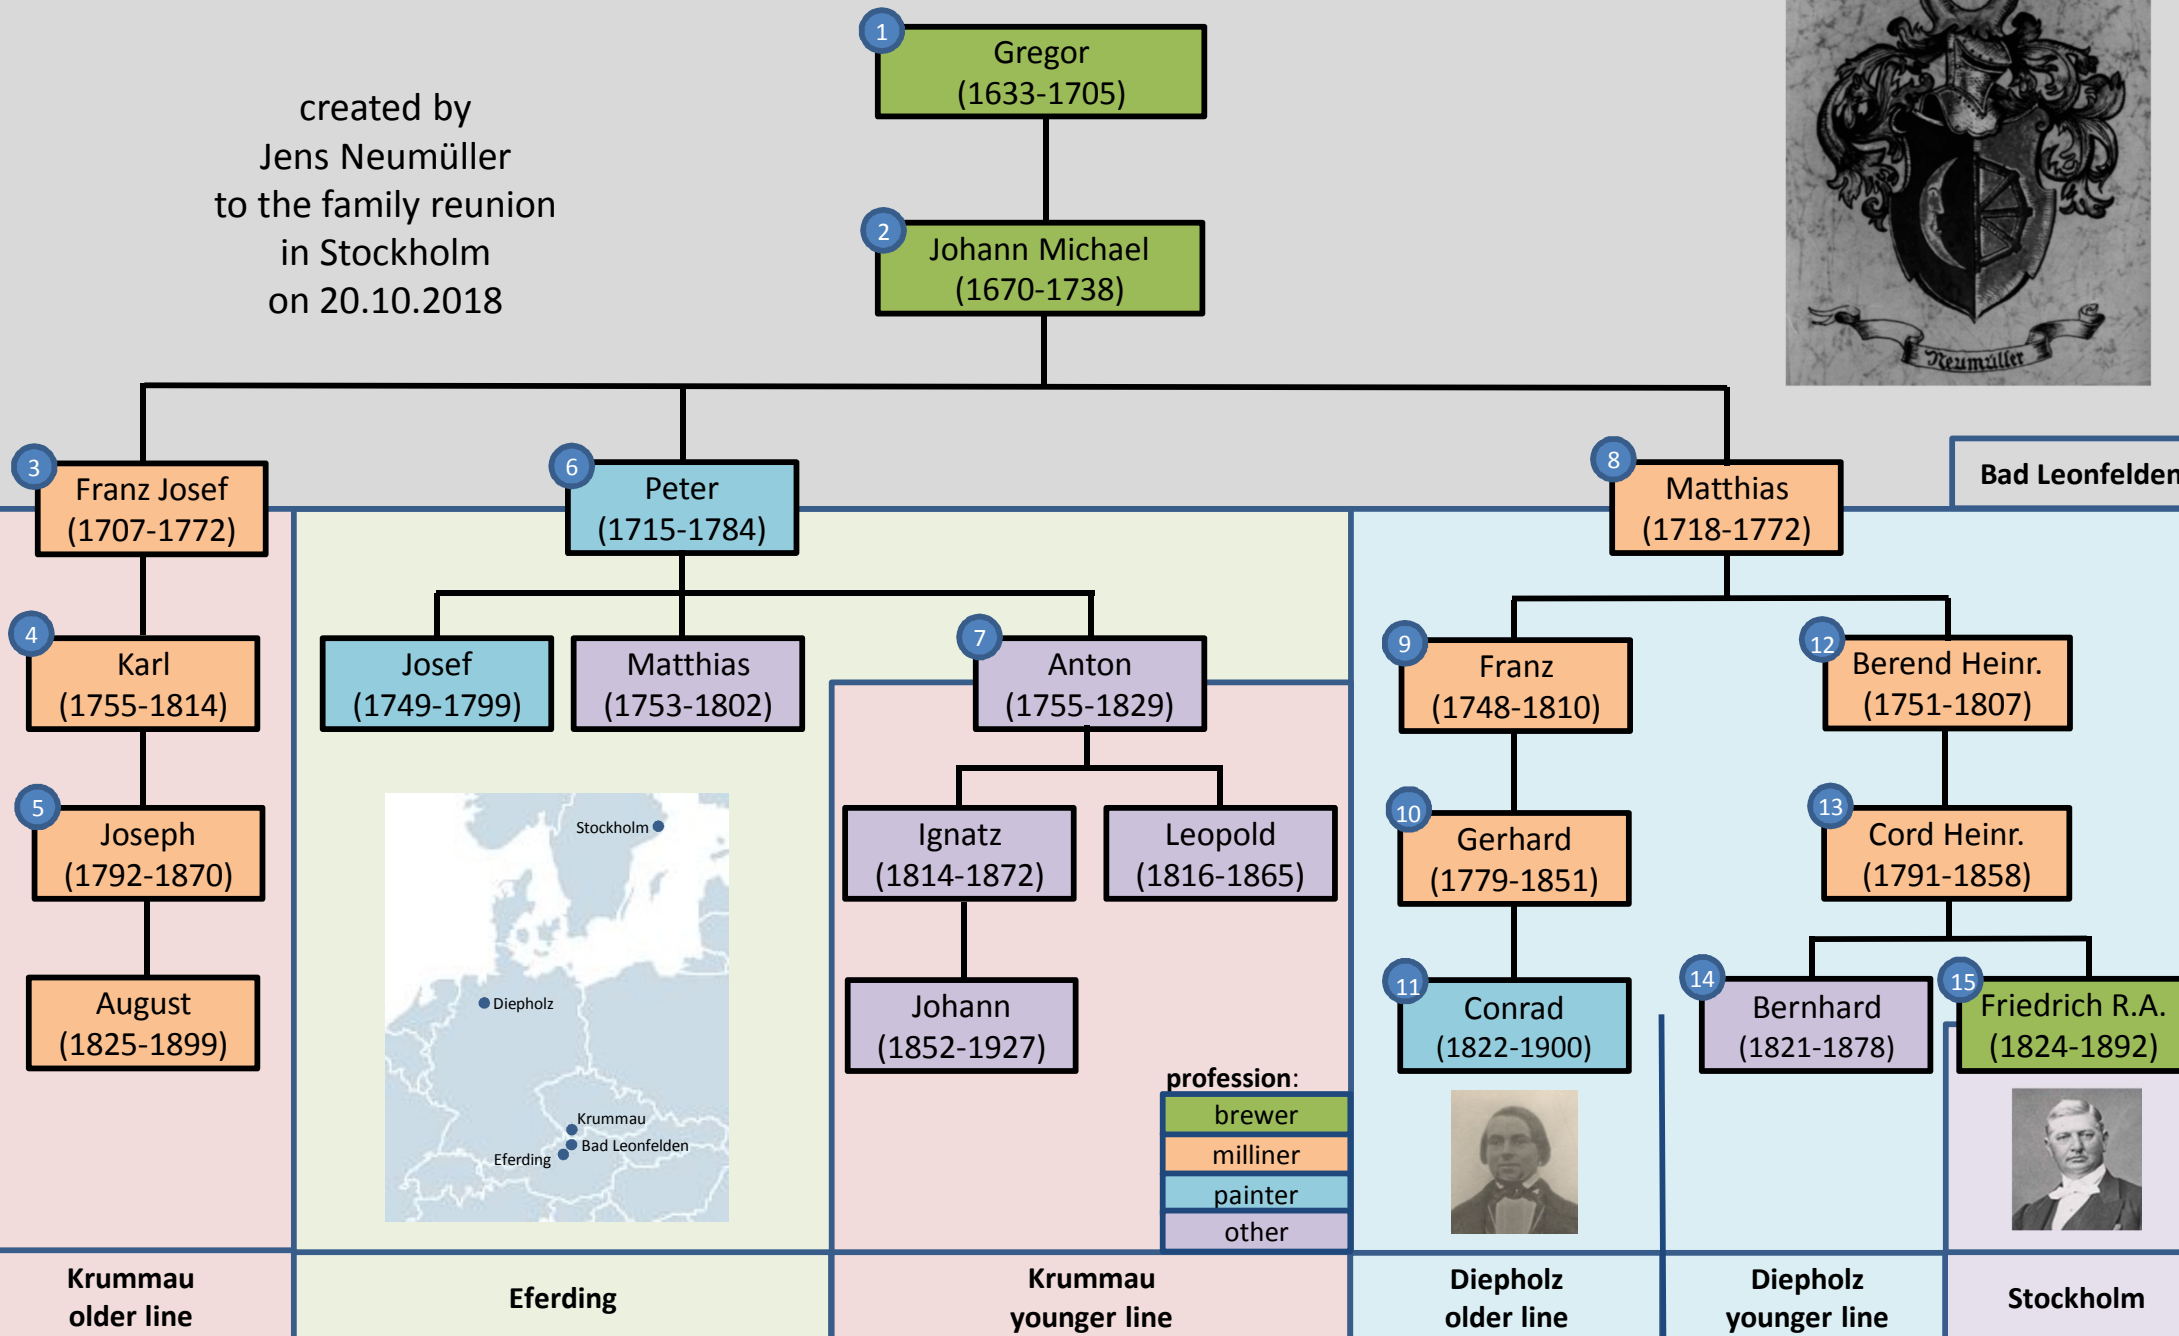

Neumüller Family tree

created by
Jens Neumüller
to the family reunion
in Stockholm
on 20.10.2018

Bad Leonfelden

profession:

brewer
milliner
painter
other

Krummau older line

Eferding

Krummau younger line

Diepholz older line

Diepholz younger line

Stockholm

1

Gregor Neumüller came from Leonfelden, where he lived as a citizen (i.e. home ownership in Leonfelden), brewer and city councilor. He was not born on 07.03.1633 in Schenkenfelden, as this child died again in April 1634 (that means, the two generations before him (Hans N. and Georg N.) are proved wrong).

He died at 20.09.1705:

(KB Bad Leonfelden, Sterbebuch (II) 1684-1716, Jahr: 1705, Seite 528)

In Septemb.

20. Gregorius Neymiller Civis et: 72. Anno

(20th September Gregorius Neymiller citizen at the age of 72 years)

Brauerei 1872

Emilie

Friedrich

KB Diepholz 1793-1827, Jahr 1824, Seite 357, Nr. 62:

Rudolph Friedrich Andreas Neumüller, geb. 10 Aug. get. 13 Sept.

Vater: der Huthmachermstr. Cord Heinrich Neumüller

Mutter: Margarethe Sophie Neumüller geb. Reeßing.